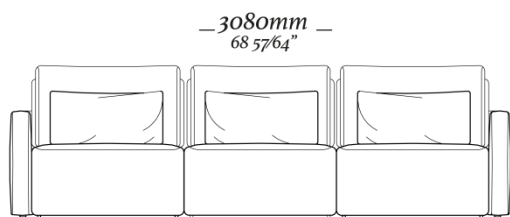

STRUCTURE

Solid wood structure fixed with metal staples and PVA glue (suitable for wood). *The backrest cushion is composed of layers of high density foam and soft foam wrapped in an ecosoft foam layer. The front backrest cushions are filled with polyester fiber, soft to the touch and have greater resilience. The foam layers of the seat are composed of medium and high density foam surrounded by a layer of ecosoft foam, ensuring softness and is soft to the touch, providing a unique feeling of comfort and coziness when sitting.*

Retractable with touch activation or voice activation.

BUDDY

BUDDY

Chaise retratátil
3 volumes ass. 900mm
3080 x 1380 x 970mm

Chaise retratátil
2 volumes ass. 900mm
2140 x 1380 x 970mm

Chaise retratátil
1 volume S/ Br
Ass. 900mm
1140 x 1380 x 970mm