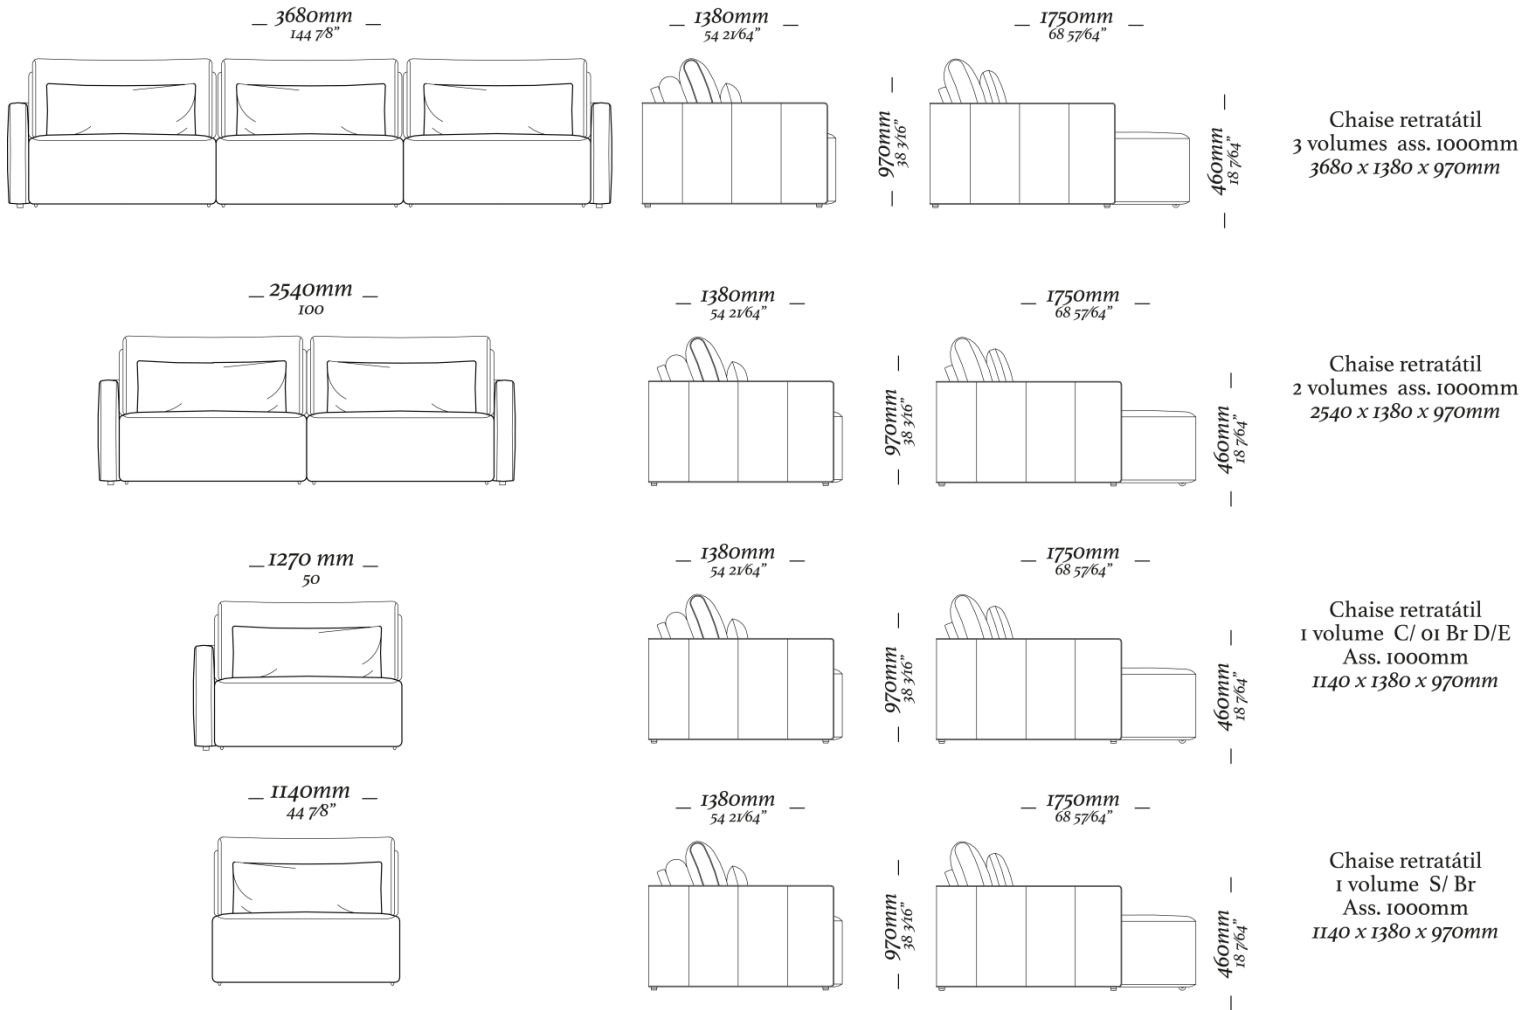

STRUCTURE

Solid wood structure fixed with metal staples and PVA glue (suitable for wood). *The backrest cushion is composed of layers of high density foam and soft foam wrapped in an ecosoft foam layer. The front backrest cushions are filled with polyester fiber, soft to the touch and have greater resilience. The foam layers of the seat are composed of medium and high density foam surrounded by a layer of ecosoft foam, ensuring softness and is soft to the touch, providing a unique feeling of comfort and coziness when sitting.*

Retractable with touch activation or voice activation.

BUDDY

BUDDY

Chaise retratátil
3 volumes ass. 900mm
3080 x 1380 x 970mm

Chaise retratátil
2 volumes ass. 900mm
2140 x 1380 x 970mm

Chaise retratátil
1 volume S/ Br
Ass. 900mm
1140 x 1380 x 970mm