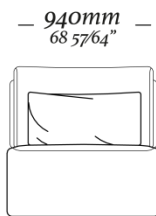

Retractable with touch activation or voice activation.

BUDDY

BUDDY

Chaise retratátil
3 volumes ass. 900mm
3080 x 1380 x 970mm

Chaise retratátil
2 volumes ass. 900mm
2140 x 1380 x 970mm

Chaise retratátil
1 volume S/ Br
Ass. 900mm
1140 x 1380 x 970mm