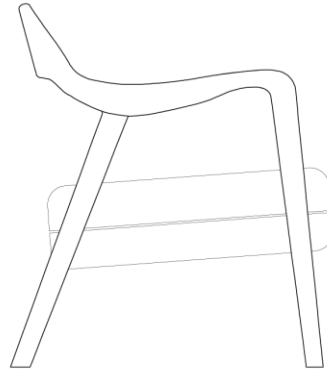

MODERN

SELECTION

uultis

GARDA

DESIGNED BY
TIAGO CURIONI

GARDA

The Garda chair embodies a synthesis of constructive clarity and organic gesture. Its lines flow seamlessly, while the curved, openwork backrest conveys sculptural character and lightness. The seat introduces warmth and tactile comfort, balancing rigor with softness. Inspired by the tranquility of Lake Garda, the piece expresses a serene elegance, in which every detail reflects a precise dialogue between form, material, and sensibility.

STRUCTURE

The Garda armchair is structurally conceived through the modeling and machining of selected solid wood of the highest quality. The comfort of the backrest is enhanced by the shaping and curvature of the wood itself, while the seat incorporates a layer of high-density foam.

FINISHES/UPHOLSTERY

Available finishes and upholstery options are offered according to the price list. A wide variety of finishes and fabrics allow for the creation of unique pieces.

GARDA

700mm
27 5/8"

660mm
25 7/8"