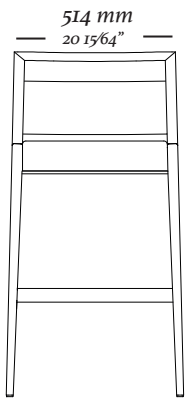

# S O T T O

---

The chair has striking and light features, where resistance and delicacy meet. The structure is of solid wood, the backrest in anatomically curved multilaminated sheet and, on the seat, medium density foam. It's really difficult to choose which is the best: visual or comfort.

## *STRUCTURE*

*Stool with solid wood structure with natural finish and seat with foam covered with fabric. The backrest consists of woven cotton straw.*

# S O T T O

---

514x588x1000mm

514x588x900mm

514x588x1000mm

514x588x900mm

uultis

BR 116, DOIS IRMÃOS