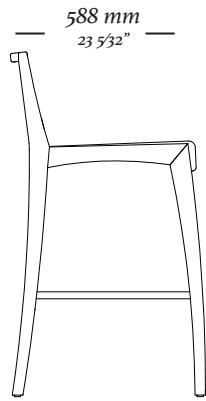

# S O T T O

---

The chair has striking and light features, where resistance and delicacy meet. The structure is of solid wood, the backrest in anatomically curved multilaminated sheet and, on the seat, medium density foam. It's really difficult to choose which is the best: visual or comfort.

## *STRUCTURE*

*Stool with solid wood structure with natural finish and seat with foam covered with fabric. The backrest consists of woven cotton straw.*

# S O T T O

---

514x588x1000mm

514x588x900mm

514x588x1000mm

514x588x900mm

uultis

BR 116, DOIS IRMÃOS