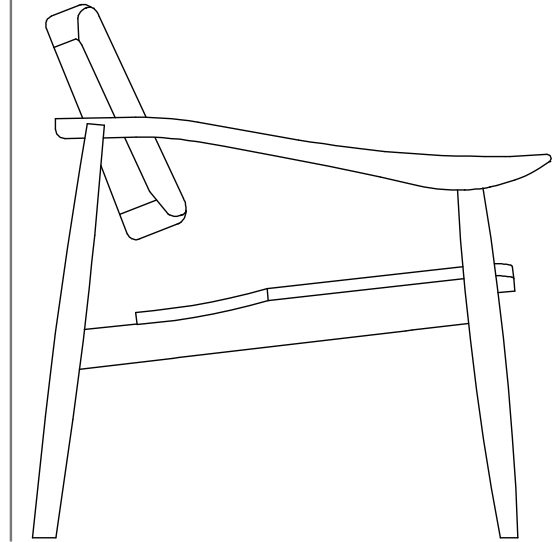

BOB

SHELS

ultis

T U R N

DESIGNED BY
SÉRGIO BATISTA

T U R N

The armchair has solid wood structure, backed in natural woven cotton straw and seat in multi-laminated sheets coated with natural wood veneers. It is pure inspiration to rest.

ESTRUTURA

*Armchair in solid wood
with natural finish
and backrest in dyed or
natural straw..*

ACABAMENTOS

Wood: 077TC, 079TC, 080TC, 145MC, 148MT

T U R N

750
29 17/32"

790
31 7/64"

800
31 1/2"