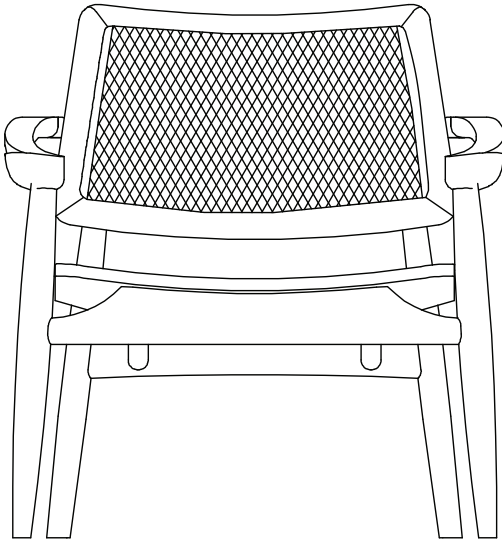

BOB

SHELS

ultis

T U R N

DESIGNED BY
SÉRGIO BATISTA

T U R N

The armchair has solid wood structure, backed in natural woven cotton straw and seat in multi-laminated sheets coated with natural wood veneers. It is pure inspiration to rest.

ESTRUTURA

*Armchair in solid wood
with natural finish
and backrest in dyed or
natural straw..*

ACABAMENTOS

Wood: 077TC, 079TC, 080TC, 145MC, 148MT

T U R N

750
29 17/32"

790
31 7/64"

800
31 1/2"