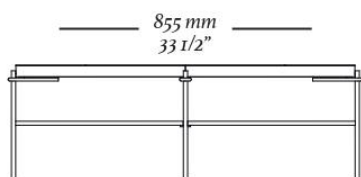

STRUCTURE

Top structure composed of MDF and multilaminated sheets. The base is composed of structure metal with electrostatic paint.

FINISHES/COATING

Finishes and coating available according to the price list. There is a wide variety of finishes and coating available to create unique pieces.

CONTRASTING FINISHES

Base/Top

RION

5240
1045x1045x360mm

5241
855x855x360mm

5242
655x655x500mm

uultis

BR 116, DOIS IRMÃOS