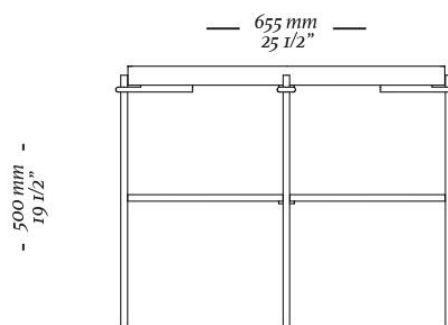

CONTRASTING FINISHES

Base/Top

RION

5240
1045x1045x360mm

5241
855x855x360mm

5242
655x655x500mm

uultis

BR 116, DOIS IRMÃOS