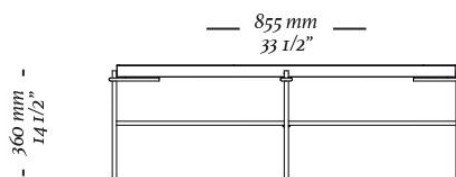

CONTRASTING FINISHES

Base/Top

RION

5240
1045x1045x360mm

5241
855x855x360mm

5242
655x655x500mm

uultis

BR 116, DOIS IRMÃOS