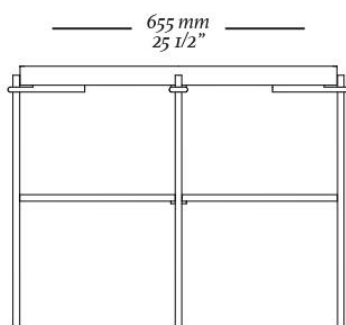

CONTRASTING FINISHES

Base/Top

RION

5240
1045x1045x360mm

5241
855x855x360mm

5242
655x655x500mm

uultis

BR 116, DOIS IRMÃOS