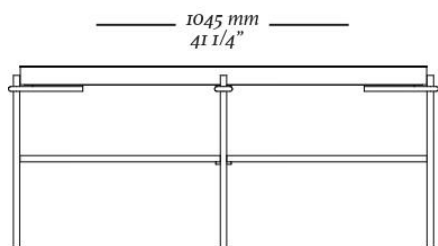

CONTRASTING FINISHES

Base/Top

RION

5240
1045x1045x360mm

5241
855x855x360mm

5242
655x655x500mm

uultis

BR 116, DOIS IRMÃOS