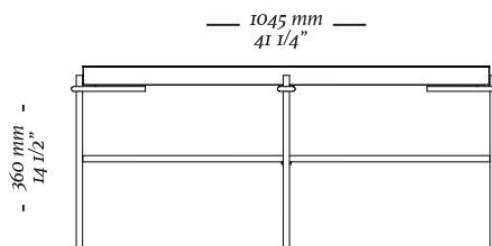

CONTRASTING FINISHES

Base/Top

RION

5240
1045x1045x360mm

5241
855x855x360mm

5242
655x655x500mm

uultis

BR 116, DOIS IRMÃOS