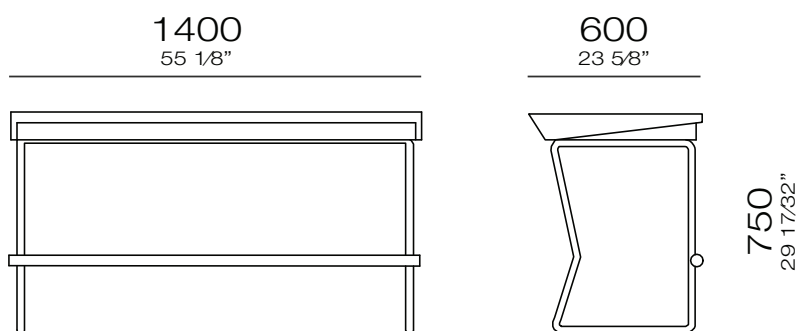

C L A S S

COMPOSITION

In the image combined with the Bone chair.