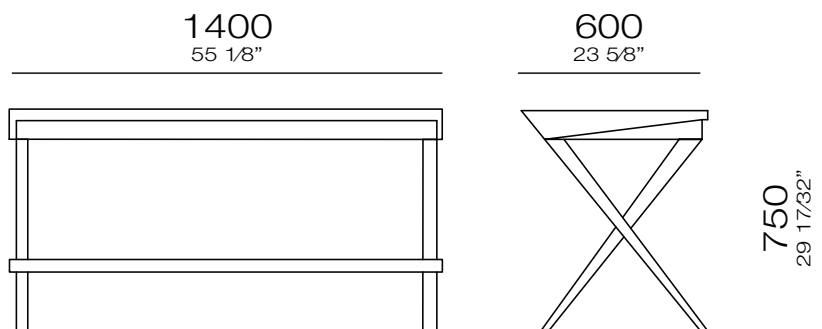

C L A S S

COMPOSITION

In the image combined with the Bone chair.