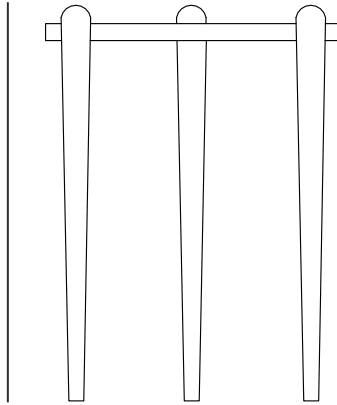

## *STRUCTURE*

*Side table with MDF top in laminated finish and feet in solid wood.*

## *OPTIONS*

*The model has three options of dimensions, accounting for references 9000, 9001 and 9002.*

440  
17 21/64"

440  
17 21/64"

440  
17 21/64"

335  
13 3/16"

435  
17 1/8"

535  
21 1/16"