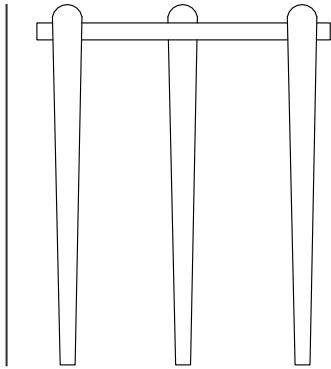

## *STRUCTURE*

*Side table with MDF top in laminated finish and feet in solid wood.*

## *OPTIONS*

*The model has three options of dimensions, accounting for references 9000, 9001 and 9002.*

440  
17 21/64"

440  
17 21/64"

440  
17 21/64"

335  
13 3/16"

435  
17 1/8"

535  
21 1/16"