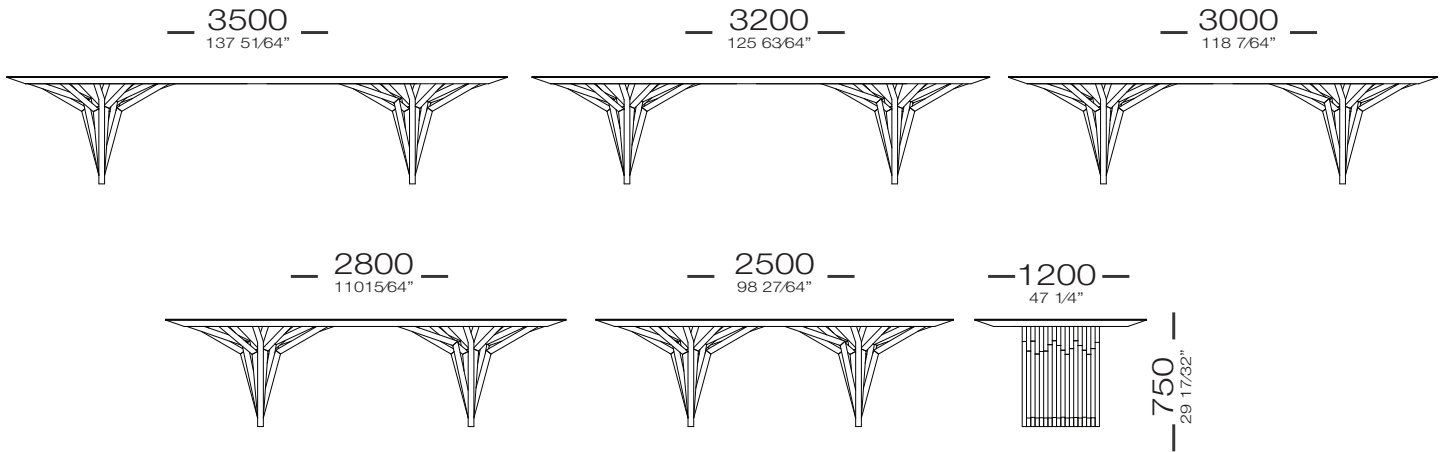

TABLE

SE
TABLE

multis

R A D I

DESIGNED BY
SÉRGIO BATISTA

R A D I

Radi is a dining table with a teak solid wood structure which reminds one of scores of roofs, as well as aerial roots of trees. Its simplicity is its strong point. Radi has a top of several sizes, perfect for those who want furniture with personality in their house.

With three possible dimensions, a wide range of finishes, in addition to the option of glass overlay, the Radi table brings life and refinement to any dining room.

STRUCTURE

Dining table with MDF structure top with enameled finish or natural wood. And set of feet in solid wood with natural finish.

COMPOUND

Feet + Top.

FINISHINGS

*Feet: 71TC, 77TC, 78TC, 79TC, 84TC, 85TC, 148MT.
Top: 71, 77, 78, 79CV, 84, 85, 119, 127, 128, 148LT.*

R A D I

PERSONALITY

Design proposal where the solid wood base flirts, due to its shapes and structure, such as high roots and roof stanchions, produces a table of simplicity and unparalleled beauty.