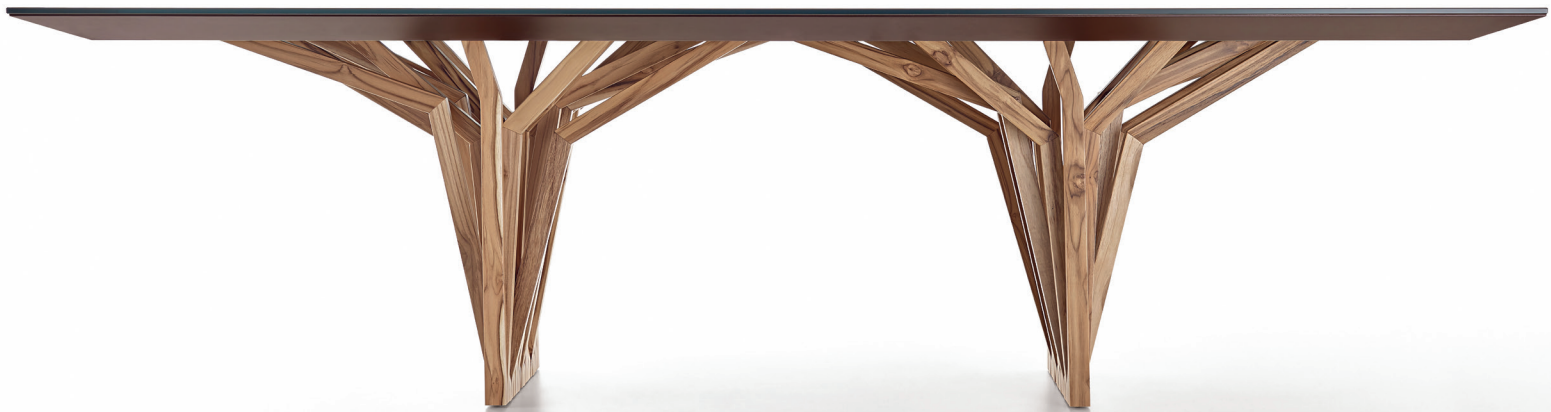

TABLE

SE
TABLE

multis

R A D I

DESIGNED BY
SÉRGIO BATISTA

R A D I

Radi is a dining table with a teak solid wood structure which reminds one of scores of roofs, as well as aerial roots of trees. Its simplicity is its strong point. Radi has a top of several sizes, perfect for those who want furniture with personality in their house.

With three possible dimensions, a wide range of finishes, in addition to the option of glass overlay, the Radi table brings life and refinement to any dining room.

STRUCTURE

Dining table with MDF structure top with enameled finish or natural wood. And set of feet in solid wood with natural finish.

COMPOUND

Feet + Top.

FINISHINGS

*Feet: 71TC, 77TC, 78TC, 79TC, 84TC, 85TC, 148MT.
Top: 71, 77, 78, 79CV, 84, 85, 119, 127, 128, 148LT.*

R A D I

PERSONALITY

Design proposal where the solid wood base flirts, due to its shapes and structure, such as high roots and roof stanchions, produces a table of simplicity and unparalleled beauty.