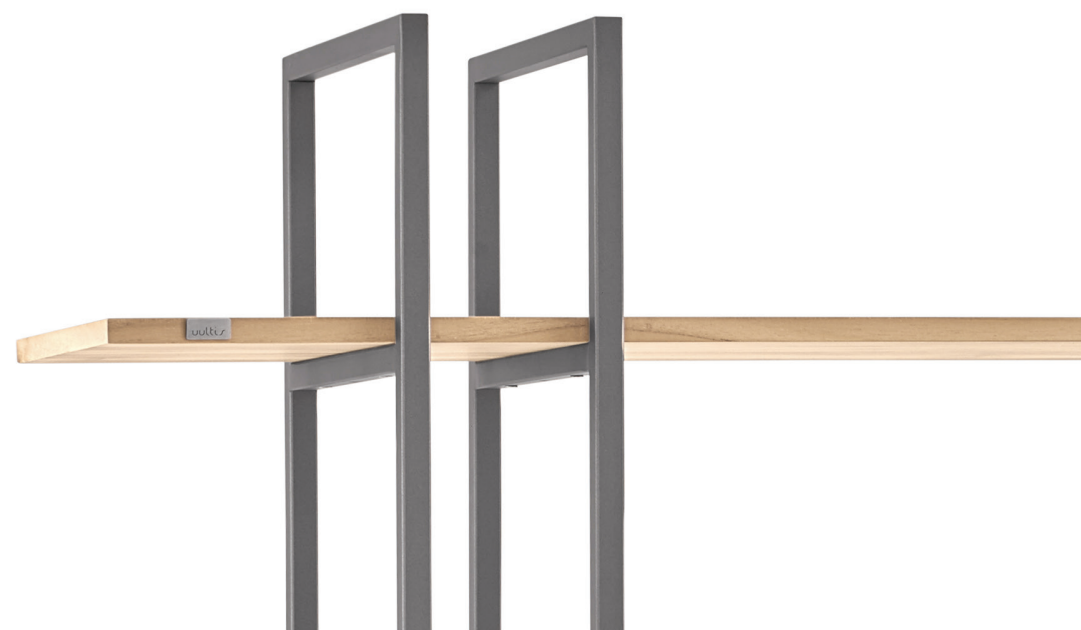

# L I M

---

Practicality is a necessity that is increasingly present in our daily lives, and products with varied functions end up standing out. Lim is an extremely versatile product with modern design that mixes noble materials such as wood and metal. The possibility of two different heights in the product facilitates its use in the most varied environments.

## STRUCTURE

*Partition bookcase with structure composed of metal, solid wood and shelves in MDF coated in natural wood veneer.*