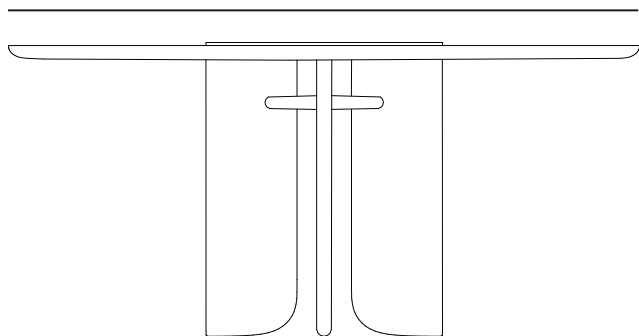

FINISHING

Base: 077 Tc – 071 Tc – 085 – 087 – 090 – 084. Top: 077 Tc – 071 Tc – 085 – 087 – 090 – 084. Rotating Disk: Black Glass, White Glass, Off White Glass.

COMPOSITION

Base / Top (External edge of the feet with laminated finish for the top)

OPTIONS

The Moon dining table has the option of a swivel disc on the top or not.

M O O N

1600
62 63/64

1600
62 63/64

750
29 17/32

uultis

B R 1 1 6 , D O I S I R M Ã O S