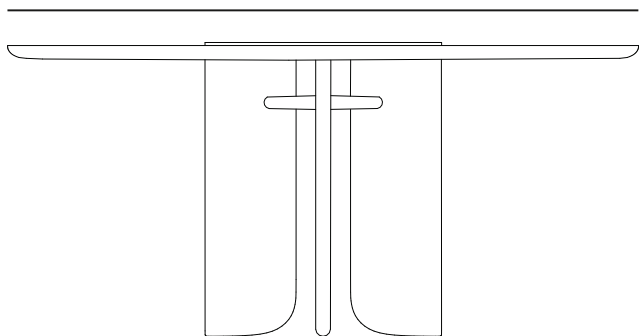

Choose the one that best fits your recipe - and your home.

STRUCTURE

The Moon dining table has strong solid wooden feet interlocked by the fastening structure which, aside from bringing an exclusive design, stops the structure from moving. The tabletop is made of laminated MDF to give a design.

FINISHING

Base: 077 Tc – 071 Tc – 085 – 087 – 090 – 084. Top: 077 Tc – 071 Tc – 085 – 087 – 090 – 084. Rotating Disk: Black Glass, White Glass, Off White Glass.

COMPOSITION

Base / Top (External edge of the feet with laminated finish for the top)

OPTIONS

The Moon dining table has the option of a swivel disc on the top or not.

M O O N

1600
62 63/64

1600
62 63/64

750
29 17/32

uultis

B R 1 1 6 , D O I S I R M Ã O S