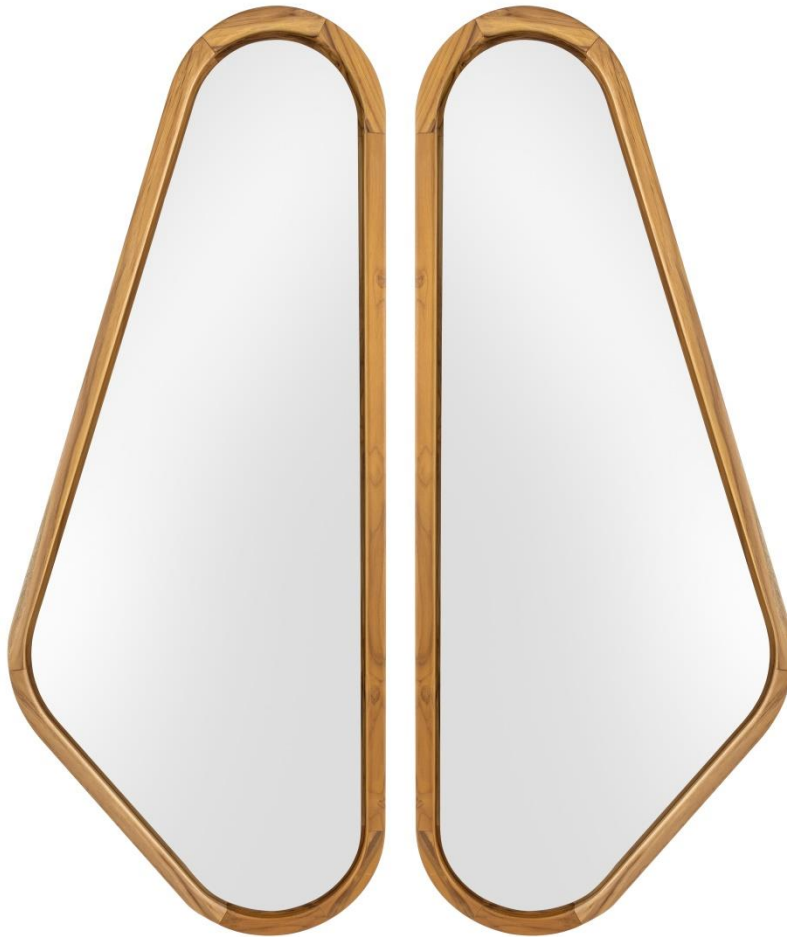

WORLD

SHIPS

multis

A L I

DESIGNED BY
STUDIO +Ah!

A L I

With a light and refined design, the Ali series of mirrors incorporates a natural touch into any area of the home. Ali, which is the Italian word for 'wings', refers to the piece's unique design. Together, the mirrors form two wings that bring a sense of movement and freedom to any environment.

STRUCTURE

Solid wood frame with an MDF backing.

FINISHING/LINING

Finishings and linings available according to price list. Ali offers a wide variety of finishings and linings that create truly unique pieces.

OPTIONS

Choice between right or left side.

COMPOSITION

Frame/ Mirror

A L I

Right side mirror

Left side mirror

uultis