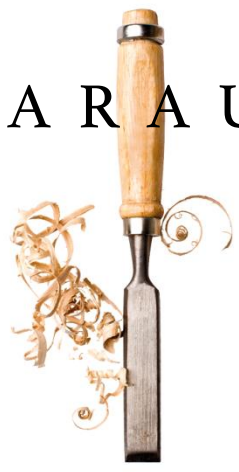

UULTIS

S
H
E

uultis

A R A U

*DESIGNED BY
ESTUDIO UULTIS*

A R A U

Inspired by the Araucária tree, which is a symbol of Brazil's southern region, the Arau dining table offers a unique and sophisticated design. Arau's remarkable extension is reminiscent of its namesake, with a striking base and sweeping elegance.

STRUCTURE

Solid wood structure with Metal braces. MDF top with natural wood laminate.

FINISHING/ COATING

Finishings and coatings available according to price list. Arau offers a wide variety of finishings and coatings that create truly unique pieces.