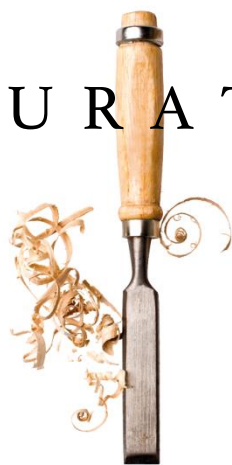

BOB

S
H
R

uultis

TURATI

DESIGNED BY
ACIOLE FÉLIX

TURATI

Combining creativity and functionality, the Turati Mirror dares in its forms, highlighting contemporary traits to create a truly unique composition. Inspired by the avant-garde of art and architecture, its striking shapes invite exploration of the intertwining lines and curves in a hypnotizing manner, reflecting beyond the image the artistic expression that surrounds it.

STRUCTURE

Structure composed of frame and side support in selected high quality solid wood, finished with natural straw overlay. And finally, the mirror as the central focus of the piece, resulting in a unique composition that explores the intertwining of shapes.