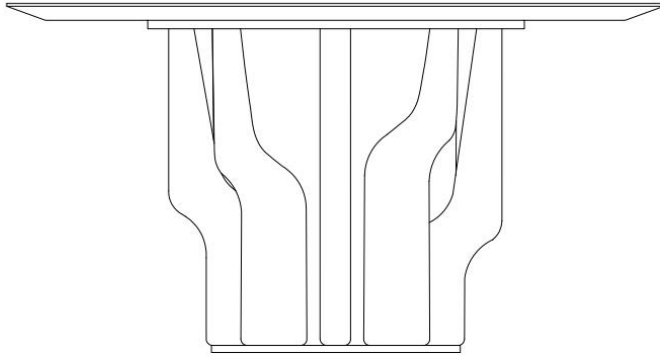

STRUCTURE

The structure is composed of a selected high quality solid wood base creating the curves and volumes of the set. The top is made of MDF, with a natural wood blade and chamfered edges, which give a differentiated finish to the piece, enhancing its identity.

FINISHES/COATING

Finishes and coating available according to the price list. There is a wide variety of finishes and coating available to create unique pieces.

RAÍZES

1400mm
55 1/4"

744mm
29 1/2"

1600mm
62 1/2"