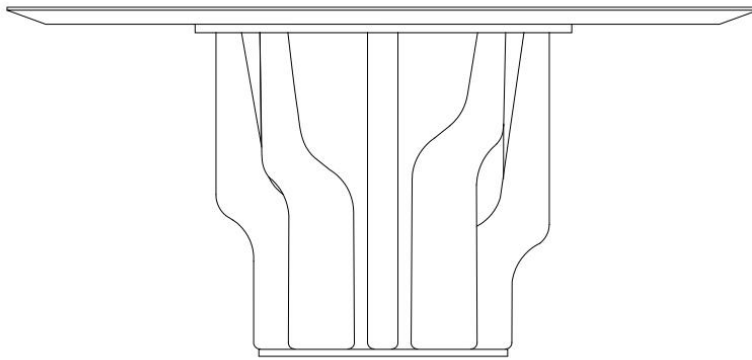

STRUCTURE

The structure is composed of a selected high quality solid wood base creating the curves and volumes of the set. The top is made of MDF, with a natural wood blade and chamfered edges, which give a differentiated finish to the piece, enhancing its identity.

FINISHES/COATING

Finishes and coating available according to the price list. There is a wide variety of finishes and coating available to create unique pieces.

RAÍZES

1400mm
55 1/4"

744mm
29 1/2"

1600mm
62 1/2"