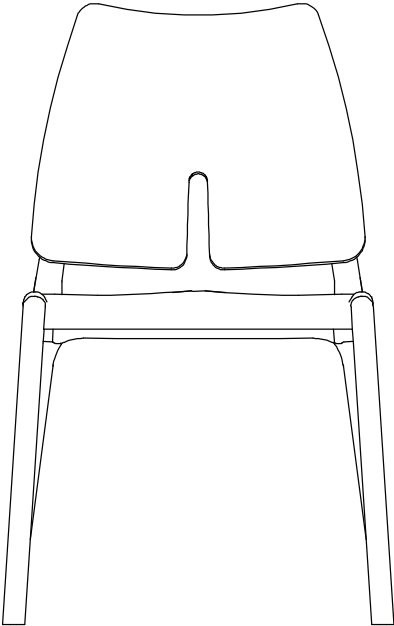

BOB

SHELS

ultis

S L I T

DESIGNED BY
SÉRGIO BATISTA

S L I T

The Slit chair comes to meet a demand for more organic products with slim structure, but without ceasing to be imposing, an important piece in any decoration project.

STRUCTURE

Chair in solid wood with natural finish, upholstered seat and backrest.

FINISHINGS

*Wood: 079TC, 145MC, 148MT | Leather.
Fabrics: Palette of Uultis Fabric, including leathers.*

COMPOUND

Base + Seat.

S L I T

530
20 55/64"

565
22 1/4"

uultis

B R I I 6 , D O I S I R M Ã O S

R S | B R A S I L

+ 5 5 5 1 3 5 6 4 8 3 8 2

U U L T I S . C O M