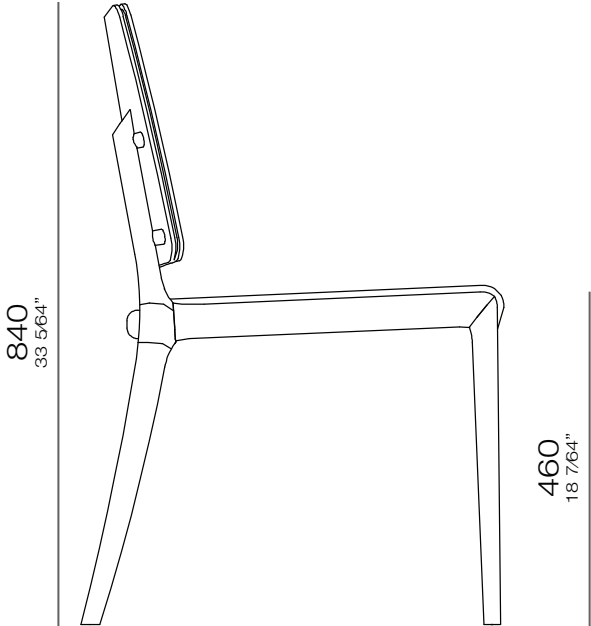

S L I T

530
20 55/64"

565
22 1/4"