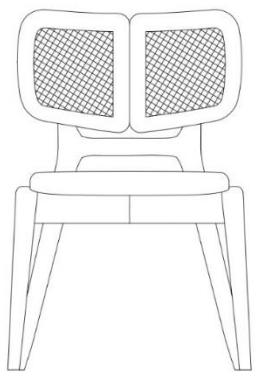

ARUÃ

556mm
21 3/4"