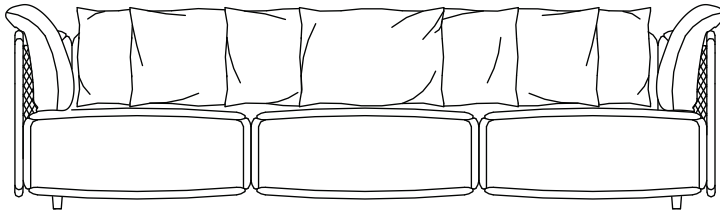

2760
108 21/32

840
33 5/64

800
31 1/2

420
16 17/32