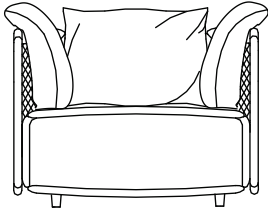

A I B Y

960
37 5/64