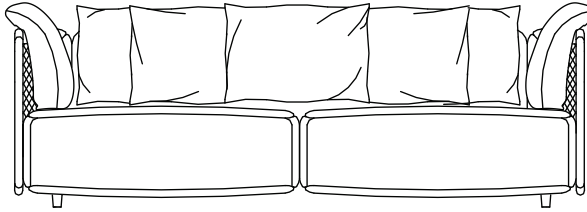

2260
88 3/32