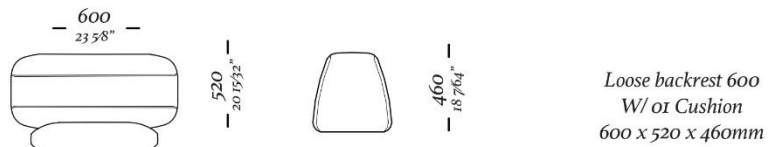

Loose backrest 600
W/ 01 Cushion
600 x 520 x 460mm