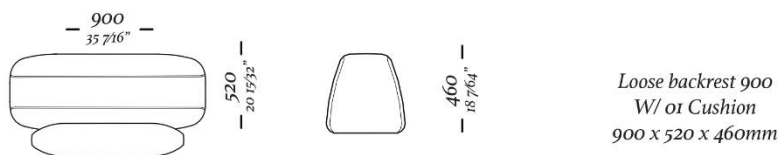

Upper view
Module 101°
2460 x 1320 x 460mm

Loose backrest 600
W/ 01 Cushion
600 x 520 x 460mm

Loose backrest 600
W/ 02 Cushions
600 x 680 x 460mm

Loose backrest 700
W/ 01 Cushion
700 x 520 x 460mm

Loose backrest 700
W/ 02 Cushions
700 x 680 x 460mm