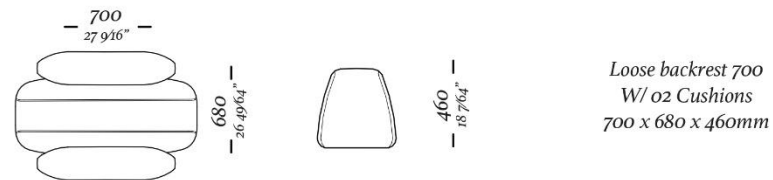

Upper view
Module 101°
2460 x 1320 x 460mm

Loose backrest 600
W/ 01 Cushion
600 x 520 x 460mm

Loose backrest 600
W/ 02 Cushions
600 x 680 x 460mm

Loose backrest 700
W/ 01 Cushion
700 x 520 x 460mm

Loose backrest 700
W/ 02 Cushions
700 x 680 x 460mm

Loose backrest 900
W/ 01 Cushion
900 x 520 x 460mm

CONNECT

		<p>Loose backrest 900 W/ 02 Cushions 900 x 680 x 460mm</p>
		<p>Loose backrest 1100 W/ 01 Cushion 1100 x 520 x 460mm</p>
		<p>Loose backrest 1100 W/ 02 Cushions 1100 x 680 x 460mm</p>
		<p>Loose backrest 90° W/ 01 Cushion 900 x 900 x 460mm</p>
		<p>Loose backrest 101° W/ 01 Cushion 970 x 970 x 460mm</p>
		<p>Support Desk Straight Laminate Top 900 x 425 x 595mm</p>
		<p>Support Desk Beveled lacquered top 900 x 425 x 595mm</p>