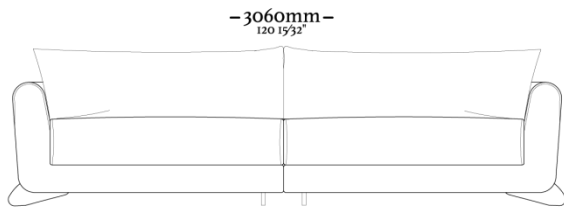

## FRAME

Back cushions made of siliconized polyester fiber.  
The seat has high and medium density foam besides soft foam wrapped by ecosoft foam blanket, providing a soft and smooth touch.  
Natural solid wood feet.

## COMPOSITION

*Base/ Backrest cushions*

# CLIP

---

Sofa module 3060 mm  
Two-tier  
3060x 960 x 860 mm

Sofa module 3060 mm  
3060x 960 x 860 mm

Sofa module 2660 mm  
2660 x 960 x 860 mm

Sofa module 2660 mm  
2660 x 960 x 860 mm

uultis

BR 116, DOIS IRMÃOS