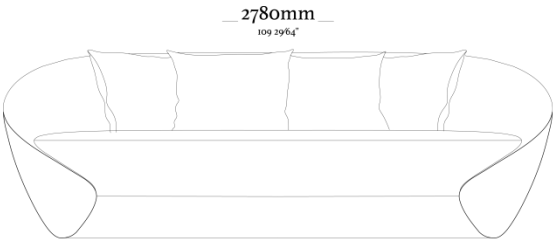

B O W E D

---

4 seat module
2780 x 1000 x 800mm