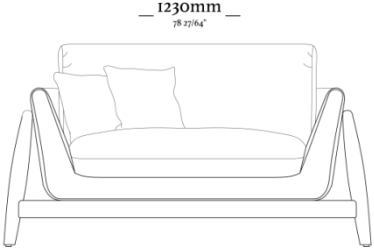

STRUCTURE

Solid wood structure, with seat upholstered with medium and high density foam, backrest with high density foam. Backrest cushions made of fiber.

FINISHES/COATINGS

Finishes and coatings available according to the price list. There is a wide variety of finishes and coatings to compose unique pieces.

OPTIONS

Sisal or raw or black cotton cord weave option.

COMPOSITION

Base + Back cushion/ Decorative cushions (one per cushion)/ Detail.

TRAÇO

uultis

BR 116, DOIS IRMÃOS

RS | BRASIL