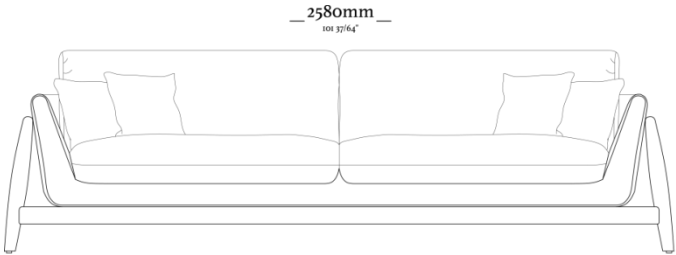

MODERN

SELECTION

multis

TRAÇO

DESIGNED BY
STUDIO + Ah!

T R A Ç O

Valuing pure design, shapes and striking lines, the Traço sofa was born. With wooden feet that embrace the striking lines of the upholstery, making each stroke unique.

STRUCTURE

Solid wood structure, with seat upholstered with medium and high density foam, backrest with high density foam. Backrest cushions made of fiber.

FINISHES/COATINGS

Finishes and coatings available according to the price list. There is a wide variety of finishes and coatings to compose unique pieces.

OPTIONS

Sisal or raw or black cotton cord weave option.

COMPOSITION

Base + Back cushion/ Decorative cushions (one per cushion)/ Detail.

TRAÇO

uultis

BR 116, DOIS IRMÃOS

RS | BRASIL