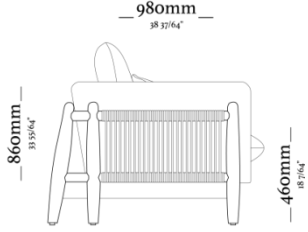

STRUCTURE

Solid wood structure, with seat upholstered with medium and high density foam, backrest with high density foam. Backrest cushions made of fiber.

FINISHES/COATINGS

Finishes and coatings available according to the price list. There is a wide variety of finishes and coatings to compose unique pieces.

OPTIONS

Sisal or raw or black cotton cord weave option.

COMPOSITION

Base + Back cushion/ Decorative cushions (one per cushion)/ Detail.

TRAÇO

uultis

BR 116, DOIS IRMÃOS

RS | BRASIL