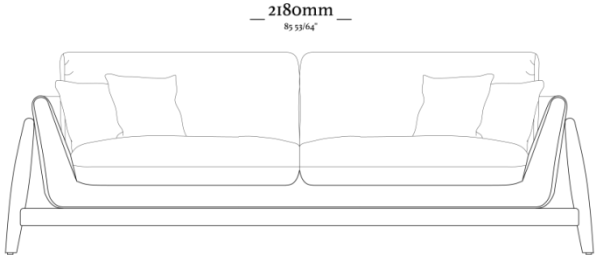

STRUCTURE

Solid wood structure, with seat upholstered with medium and high density foam, backrest with high density foam. Backrest cushions made of fiber.

FINISHES/COATINGS

Finishes and coatings available according to the price list. There is a wide variety of finishes and coatings to compose unique pieces.

OPTIONS

Sisal or raw or black cotton cord weave option.

COMPOSITION

Base + Back cushion/ Decorative cushions (one per cushion)/ Detail.

TRAÇO

uultis

BR 116, DOIS IRMÃOS

RS | BRASIL