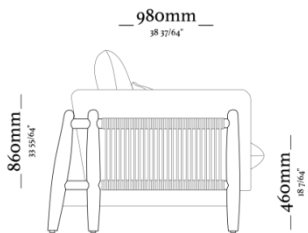

STRUCTURE

Solid wood structure, with seat upholstered with medium and high density foam, backrest with high density foam. Backrest cushions made of fiber.

FINISHES/COATINGS

Finishes and coatings available according to the price list. There is a wide variety of finishes and coatings to compose unique pieces.

OPTIONS

Sisal or raw or black cotton cord weave option.

COMPOSITION

Base + Back cushion/ Decorative cushions (one per cushion)/ Detail.

TRAÇO

uultis

BR 116, DOIS IRMÃOS

RS | BRASIL