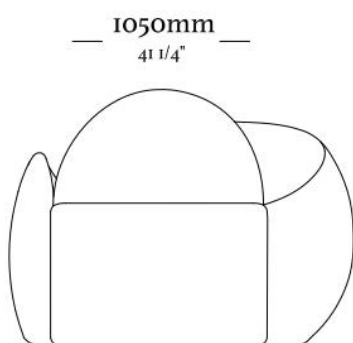

## FINISHES/COATING

*Finishes and coating available according to the price list. There is a wide variety of finishes and coating available to create unique pieces.*

450mm  
17 1/2" —

Poltrona lado  
direito