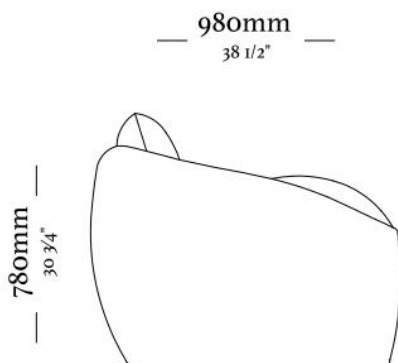

## FINISHES/COATING

*Finishes and coating available according to the price list. There is a wide variety of finishes and coating available to create unique pieces.*

450mm  
17 1/2" —

Poltrona lado  
direito