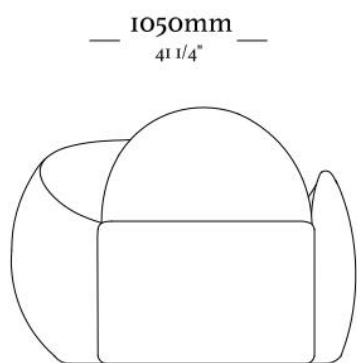

## FINISHES/COATING

*Finishes and coating available according to the price list. There is a wide variety of finishes and coating available to create unique pieces.*

450mm  
17 1/2" —

Poltrona lado  
direito

450mm  
17 1/2" —

Poltrona lado  
esquerdo

uultis

BR 116, DOIS IRMÃOS,

RS | BRASIL

51 3564 8382

UULTIS.COM

CONTATO@UULTIS.COM