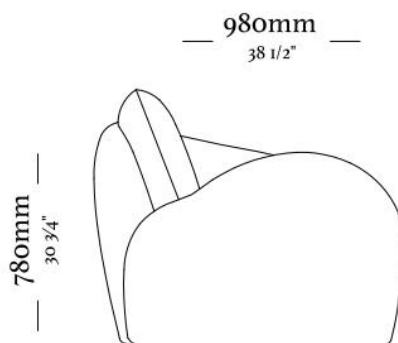

## STRUCTURE

*The structure of the Ays armchair is made of selected solid wood of the highest quality. Comfort is guaranteed by the medium density foam from which the organic shapes and volume of the entire piece originate.*

## FINISHES/COATING

*Finishes and coating available according to the price list. There is a wide variety of finishes and coating available to create unique pieces.*

450mm  
17 1/2" —

Poltrona lado  
direito