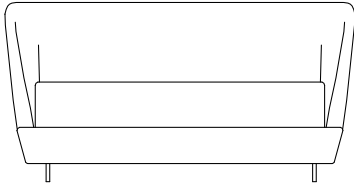

M U S A

1800
70 55/64"