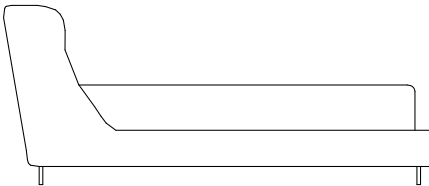

Palette of Uultis fabric, except leather and striped fabrics.

COMPOUND

Base / Front

M U S A

1800
70 55/64"

2220
87 25/64"

2000
78 47/64"

2320
91 11/32"

2350
92 33/64"

2370
93 5/16"

1120
44 3/32"

M U S A

The Musa headboard brings the beauty and sophistication of the Musa bed but with the practicality and particularity of an article applicable to any bed and mattress. Covered with high quality foam and the best fabrics, this sophisticated and cozy headboard enchants everyone at first sight.