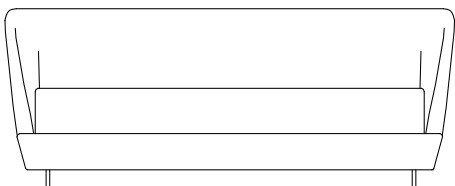

Palette of Uultis fabric, except leather and striped fabrics.

COMPOUND

Base / Front

M U S A

1800
70 55/64"

2220
87 25/64"

2000
78 47/64"

2320
91 11/32"

2350
92 33/64"

2370
93 5/16"

1120
44 3/32"

M U S A

The Musa headboard brings the beauty and sophistication of the Musa bed but with the practicality and particularity of an article applicable to any bed and mattress. Covered with high quality foam and the best fabrics, this sophisticated and cozy headboard enchants everyone at first sight.