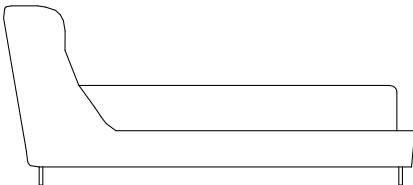

Palette of Uultis fabric, except leather and striped fabrics.

COMPOUND

Base / Front

M U S A

1800
70 55/64"

2220
87 25/64"

2000
78 47/64"

2320
91 11/32"

2350
92 33/64"

2370
93 5/16"

1120
44 3/32"

M U S A

The Musa headboard brings the beauty and sophistication of the Musa bed but with the practicality and particularity of an article applicable to any bed and mattress. Covered with high quality foam and the best fabrics, this sophisticated and cozy headboard enchants everyone at first sight.