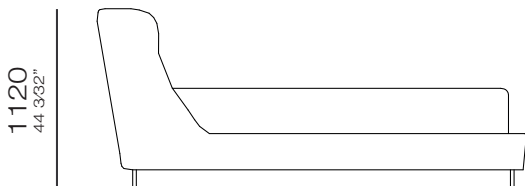

Palette of Uultis fabric, except leather and striped fabrics.

COMPOUND

Base / Front

M U S A

1800
70 55/64"

2220
87 25/64"

2000
78 47/64"

2320
91 11/32"

2350
92 33/64"

2370
93 5/16"

1120
44 3/32"

M U S A

The Musa headboard brings the beauty and sophistication of the Musa bed but with the practicality and particularity of an article applicable to any bed and mattress. Covered with high quality foam and the best fabrics, this sophisticated and cozy headboard enchants everyone at first sight.