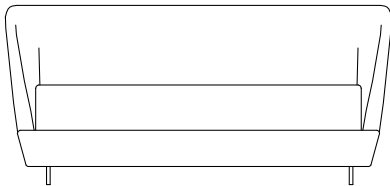

Palette of Uultis fabric, except leather and striped fabrics.

COMPOUND

Base / Front

M U S A

1800
70 55/64"

2220
87 25/64"

2000
78 47/64"

2320
91 11/32"

2350
92 33/64"

2370
93 5/16"

1120
44 3/32"

M U S A

The Musa headboard brings the beauty and sophistication of the Musa bed but with the practicality and particularity of an article applicable to any bed and mattress. Covered with high quality foam and the best fabrics, this sophisticated and cozy headboard enchants everyone at first sight.