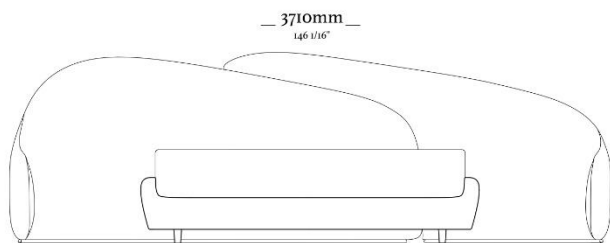

MODERN

SHES

uultis

Z A H A

DESIGNED BY
SÉRGIO BATISTA

Z A H A

Curves and organic shapes are important characteristics incorporated into Uultis pieces. The Zaha bed is an example: inspired by the works of architect Zaha Hadid, the piece carries symbolism: Zaha represents futuristic architecture that values curves and sharp angles. As a result, we have an irreverent and striking bed.

STRUCTURE

The structure is composed by high resistance solid wood. The comfort is offered by high and medium density foam layers.

FINISHES/COATING

Finishes and coating available according to the price list. There is a wide variety of finishes and coating available to create unique pieces.