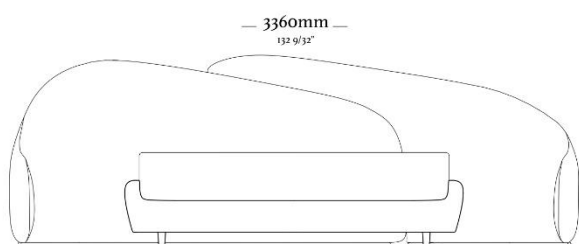

STRUCTURE

The structure is composed by high resistance solid wood. The comfort is offered by high and medium density foam layers.

FINISHES/COATING

Finishes and coating available according to the price list. There is a wide variety of finishes and coating available to create unique pieces.

Cama 193
3710 x 2440 x 1200mm

Cama 158
3600 x 2390 x 1150mm

uultis

B R I I 6 , D O I S I R M Ã O S .

R S | B R A S I L

5 1 3 5 6 4 8 3 8 2

U U L T I S . C O M

C O N T A T O @ U U L T I S . C O M