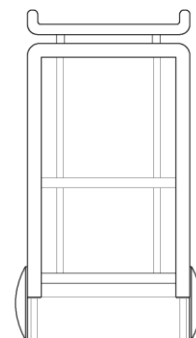

STRUCTURE

The Ritmo console combines solid wood with metal rods, forming a structure that defines the character and identity of the piece.

FINISHES

See price list for available finishes.

RITMO

1620mm
63 3/4"

460mm
18 1/8"

810mm
31 7/8"

1210mm
47 5/8"

460mm
18 1/8"

810mm
31 7/8"

uultis

BR 116, DOIS IRMÃOS,

RS | BRASIL