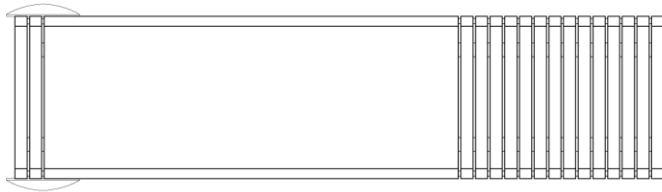

STRUCTURE

The Ritmo console combines solid wood with metal rods, forming a structure that defines the character and identity of the piece.

FINISHES

See price list for available finishes.

RITMO

1620mm
63 3/4"

460mm
18 1/8"

810mm
31 7/8"

1210mm
47 5/8"

460mm
18 1/8"

810mm
31 7/8"

uultis

BR 116, DOIS IRMÃOS,

RS | BRASIL