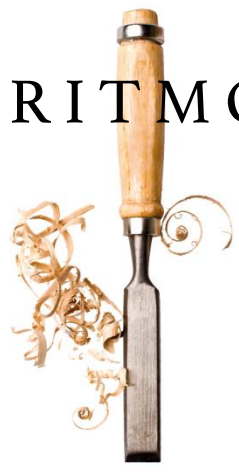

BOB

S

H

R

uultis

RITMO

DESIGNED BY
SÉRGIO BATISTA

RITMO

Rhythm transforms repetition into language and presence. Wooden slats create a visual cadence, establishing intervals that guide the eye across the piece. Metal traces the structure with lightness while wood contributes density and permanence, resulting in a composition that pulses with quiet balance.

STRUCTURE

The Ritmo console combines solid wood with metal rods, forming a structure that defines the character and identity of the piece.

FINISHES

See price list for available finishes.

RITMO

1620mm
63 3/4"