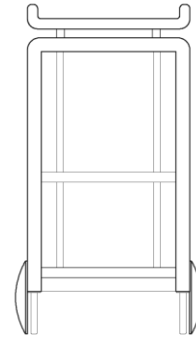

STRUCTURE

The Ritmo console combines solid wood with metal rods, forming a structure that defines the character and identity of the piece.

FINISHES

See price list for available finishes.

RITMO

1620mm
63 3/4"

460mm
18 1/8"

810mm
31 7/8"

1210mm
47 5/8"

460mm
18 1/8"

810mm
31 7/8"

uultis

BR 116, DOIS IRMÃOS,

RS | BRASIL