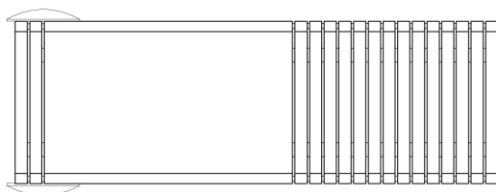

STRUCTURE

The Ritmo console combines solid wood with metal rods, forming a structure that defines the character and identity of the piece.

FINISHES

See price list for available finishes.

RITMO

1620mm
63 3/4"

460mm
18 1/8"

810mm
31 7/8"

1210mm
47 5/8"

460mm
18 1/8"

810mm
31 7/8"

uultis

BR 116, DOIS IRMÃOS,

RS | BRASIL