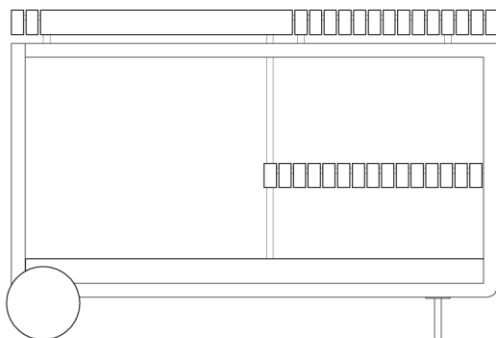

STRUCTURE

The Ritmo console combines solid wood with metal rods, forming a structure that defines the character and identity of the piece.

FINISHES

See price list for available finishes.

RITMO

1620mm
63 3/4"

460mm
18 1/8"

810mm
31 7/8"

1210mm
47 5/8"

460mm
18 1/8"

810mm
31 7/8"

uultis

BR 116, DOIS IRMÃOS,

RS | BRASIL