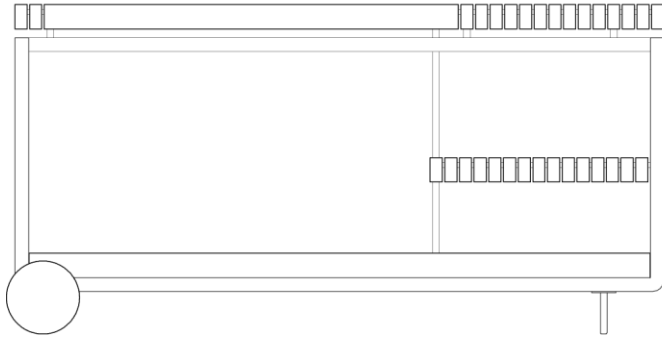

STRUCTURE

The Ritmo console combines solid wood with metal rods, forming a structure that defines the character and identity of the piece.

FINISHES

See price list for available finishes.

RITMO

1620mm
63 3/4"

460mm
18 1/8"

810mm
31 7/8"

1210mm
47 5/8"

460mm
18 1/8"

810mm
31 7/8"

uultis

BR 116, DOIS IRMÃOS,

RS | BRASIL