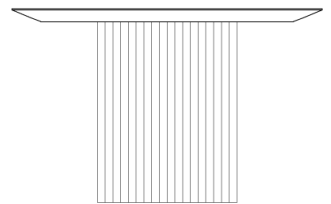

755mm
29 3/4"

1200mm
47 1/4"