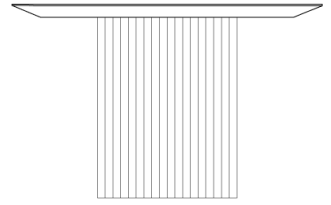

STRUCTURE

The base is crafted from solid wood. The tabletop is MDF finished with natural wood veneer and beveled edges.

FINISHES

See price list for available finishes.

RADI

3200mm
125 7/8"

755mm
29 3/4"

1200mm
47 1/4"