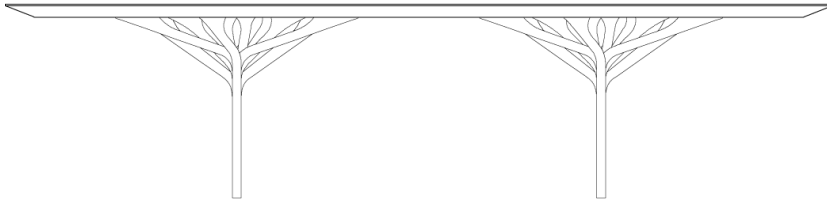

BOB

S
H
R

uultis

RADI

DESIGNED BY
SÉRGIO BATISTA

RADI

The Radi dining table translates the solidity of wood into an architectural gesture. Its interwoven base structure recalls both traditional construction techniques and the organic forms found in nature, revealing structure itself as design language.

STRUCTURE

The base is crafted from solid wood. The tabletop is MDF finished with natural wood veneer and beveled edges.

FINISHES

See price list for available finishes.

RADI

3200mm
125 7/8"

755mm
29 3/4"

1200mm
47 1/4"