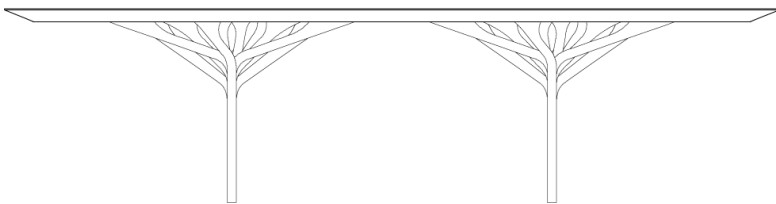

3000mm
118 1/8"