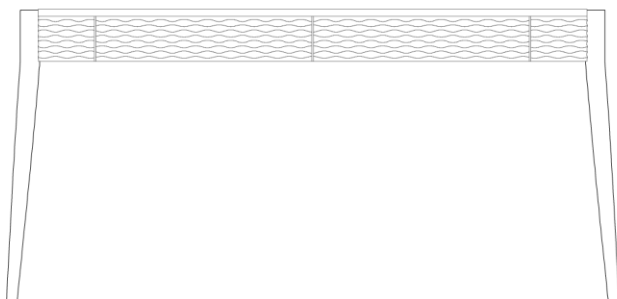

ORIS

1572mm
61 7/8"