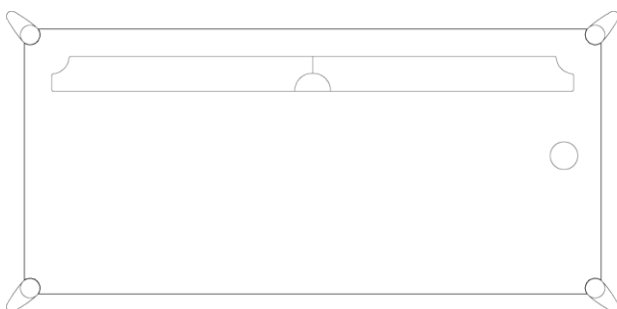

ORIS

1572mm
61 7/8"

772mm
30 3/8"

750mm
29 1/2"