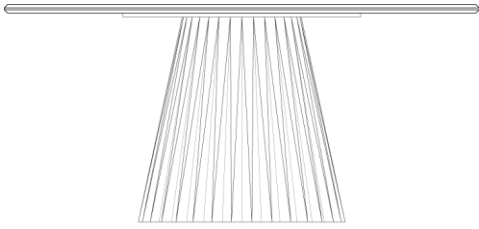

STAR

1600mm
62 7/8"