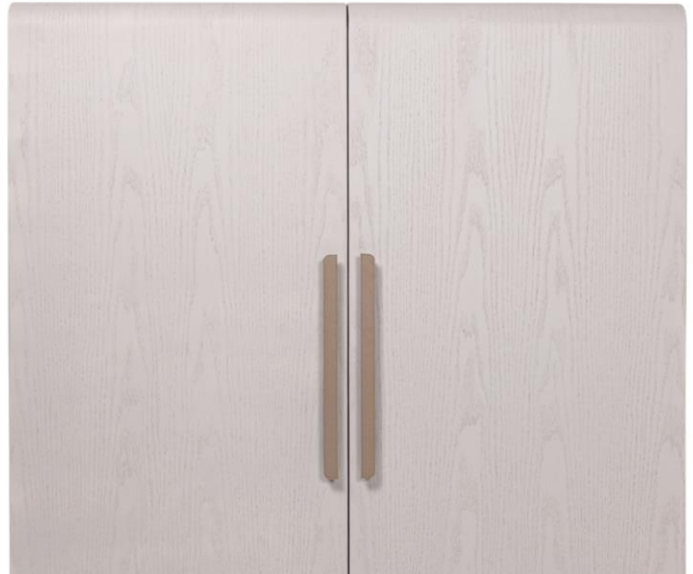

UULTIS

S
H
R

uultis

ÉTER

DESIGNED BY
ESTÚDIO UULTIS

ÉTER

Éter emerges from the contrast between solidity and lightness. Its continuous volume rests upon a base that lifts the structure from the ground, creating the sensation of suspension. The name evokes something present yet intangible, existing between elements.

STRUCTURE

The Éter bar is constructed in MDF finished with natural wood veneer. The interior includes glass shelves, bottle supports, drawers, glass holders, and integrated LED lighting. The base is available in acrylic or metal.

FINISHES

See price list for available finishes.

OPTIONS

Acrylic Base / Metal Base

Handle with Synthetic Material / Metal Handle

ÉTER

1200mm
47 1/4"

650mm
25 5/8"