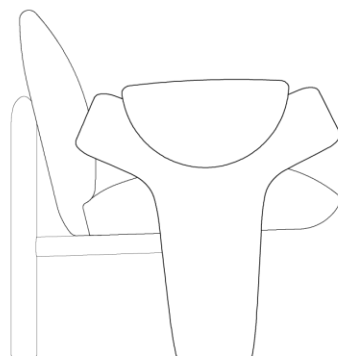

705mm
27 3/4"

745mm
29 3/8"

440mm
17 3/8"