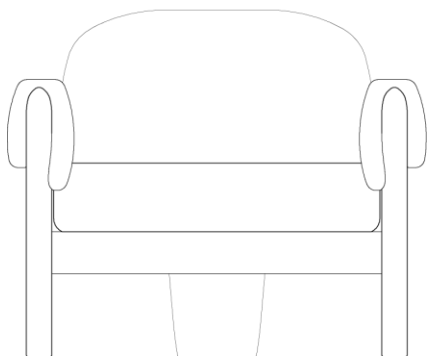

IGRIEGA

900mm
35 1/2"