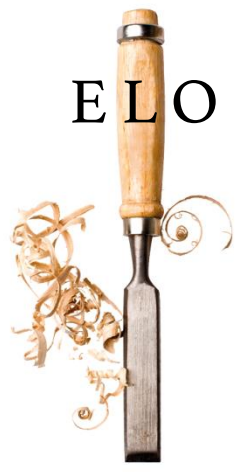

BOB

S  
H  
R

uultis

ELO

DESIGNED BY  
SÉRGIO BATISTA

# ELO

---

The Elo dining chair reflects the fluidity and continuity found in Scandinavian design of the 1950s while honoring the Brazilian tradition of working with wood as a living material. The natural grain of the wood and the gentle curves of the form create a balance between structure and warmth. The name Elo, meaning “link,” expresses the idea of connection. Each variation of the piece represents a different expression of the same concept, inviting moments of gathering and conversation.

## STRUCTURE

*The Elo dining chair is crafted from solid wood. The seat features high-density foam, while the backrest combines high- and medium-density foams for ergonomic comfort.*