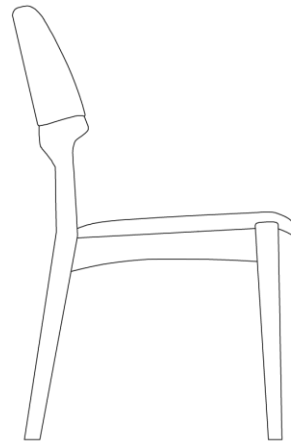

# ELO

---

The Elo dining chair reflects the fluidity and continuity found in Scandinavian design of the 1950s while honoring the Brazilian tradition of working with wood as a living material. The natural grain of the wood and the gentle curves of the form create a balance between structure and warmth. The name Elo, meaning “link,” expresses the idea of connection. Each variation of the piece represents a different expression of the same concept, inviting moments of gathering and conversation.

## STRUCTURE

*The Elo dining chair is crafted from solid wood. The seat features high-density foam, while the backrest combines high- and medium-density foams for ergonomic comfort.*

# ELO

---

500mm  
19 3/4"

545mm  
21 1/2"

845mm  
33 1/4"

460mm  
18 1/8"

uultis

BR 116, DOIS IRMÃOS,