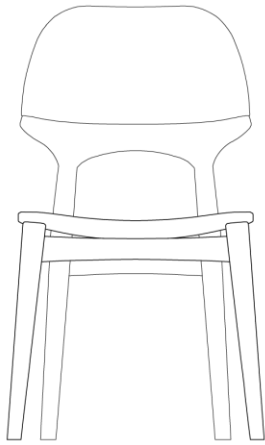

# ELO

---

The Elo dining chair reflects the fluidity and continuity found in Scandinavian design of the 1950s while honoring the Brazilian tradition of working with wood as a living material. The natural grain of the wood and the gentle curves of the form create a balance between structure and warmth. The name Elo, meaning “link,” expresses the idea of connection. Each variation of the piece represents a different expression of the same concept, inviting moments of gathering and conversation.

## STRUCTURE

*The Elo dining chair is crafted from solid wood. The seat features high-density foam, while the backrest combines high- and medium-density foams for ergonomic comfort.*

# ELO

---

500mm  
19 3/4"

545mm  
21 1/2"

845mm  
33 1/4"

460mm  
18 1/8"

uultis

BR 116, DOIS IRMÃOS,