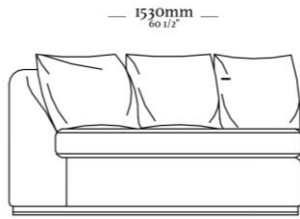

Structure and base made of solid high-quality wood. Seat comfort is guaranteed by medium density and soft foam layers. The backrest is composed of polyester fiber filled cushions.

FINISHES/COATING

Finishes and coating available according to the price list. There is a wide variety of finishes and coating available to create unique pieces.

CONTRASTING FABRICS

Base / Backrest cushions.

HÓRUS

760mm
30 1/2"

450mm
17 1/2"

Module 51" with 1 arm
1530 x 1040 x 760

760mm
30 1/2"

450mm
17 1/2"

Module 43" with 1 arm
1330 x 1040 x 760

760mm
30 1/2"

450mm
17 1/2"

Module 43" with Chaise and 1 arm
1330 x 1640 x 760

760mm
30 1/2"

450mm
17 1/2"

Armchair
1510 x 1040 x 760

760mm
30 1/2"

450mm
17 1/2"

Module 51"
1300 x 1040 x 760

760mm
30 1/2"

450mm
17 1/2"

Module 43"
1100 x 1040 x 760

760mm
30 1/2"

450mm
17 1/2"

Rounded Corner
1860 x 1120 x 760