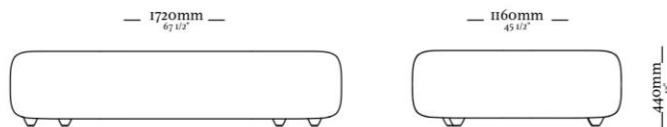

## STRUCTURE

*The frame is constructed from solid wood. The seat and backrest incorporate layers of medium and high-density foam*

# MEANDRO

Module 39<sup>o</sup>  
1000 x 1010 x 720

Module 101<sup>o</sup>  
1720 x 1160 x 440

Left module 101<sup>o</sup>  
without table  
1960 x 1100 x 720

Right module 101<sup>o</sup>  
without table  
1960 x 1100 x 720

# MEANDRO

— 1000mm —  
39

— 1010mm —  
40

Module 39<sup>o</sup>  
1000 x 1010 x 720

— 1720mm —  
87 1/2

— 1160mm —  
45 1/2

Module 101<sup>o</sup>  
1720 x 1160 x 440

— 1960mm —  
77