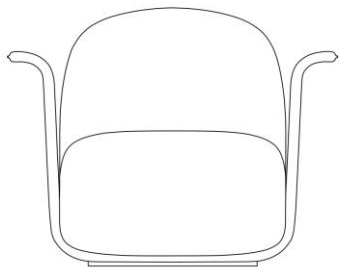

## STRUCTURE

*The frame is composed of solid wood. Elastic webbing, high-density foam, and soft foam create layered comfort throughout the seat and backrest*

# ALADA

---

— 960mm —  
37 1/2"

— 750mm —  
29 1/2"

— 910mm —  
35 1/2"

— 440mm —  
17"

— 960mm —  
37 1/2"

— 910mm —  
35 1/2"