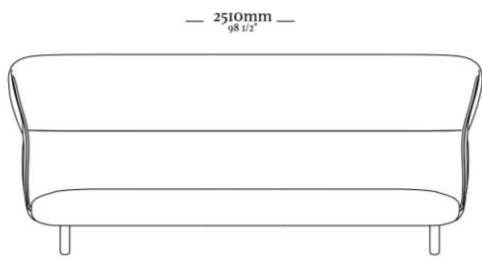

STRUCTURE

The frame is composed of solid wood. The headboard and side panels incorporate medium-density foam layers for comfort and support.

FINISHES / UPHOLSTERY

See price list for available finishes and upholstery options.

ABRIGO

1060mm
41 1/2"

290mm
11"

King bed
2510 x 2490 x 1060mm

1060mm
41 1/2"

290mm
11"

Queen bed
2160 x 2440 x 1060mm

1060mm
41 1/2"

290mm
11"

Single bed
1960 x 2340 x 1060mm

ABRIGO

— 2510mm —
98 1/2"

— 2490mm —
98"

King bed
2510 x 2490 x 1060mm

— 2160mm —
85"

— 2440mm —
96"

Queen bed
2160 x 2440 x 1060mm

— 1960mm —
77"

— 2340mm —
92"

Single bed
1960 x 2340 x 1060mm

uultis

BR 116, DOIS IRMÃOS,

RS | BRASIL

51 3564 8382