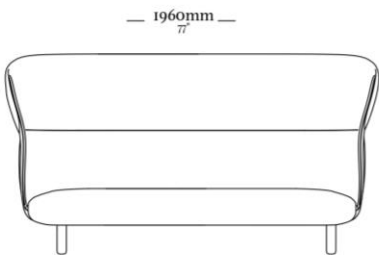

STRUCTURE

The frame is composed of solid wood. The headboard and side panels incorporate medium-density foam layers for comfort and support.

FINISHES / UPHOLSTERY

See price list for available finishes and upholstery options.

ABRIGO

1060mm
41 1/2"

290mm
11"

King bed
2510 x 2490 x 1060mm

1060mm
41 1/2"

290mm
11"

Queen bed
2160 x 2440 x 1060mm

1060mm
41 1/2"

290mm
11"

Single bed
1960 x 2340 x 1060mm

ABRIGO

— 2510mm —
98 1/2"

— 2490mm —
98"

King bed
2510 x 2490 x 1060mm

— 2160mm —
85"

— 2440mm —
96"

Queen bed
2160 x 2440 x 1060mm

— 1960mm —
77"

— 2340mm —
92"

Single bed
1960 x 2340 x 1060mm

uultis

BR 116, DOIS IRMÃOS,

RS | BRASIL

51 3564 8382