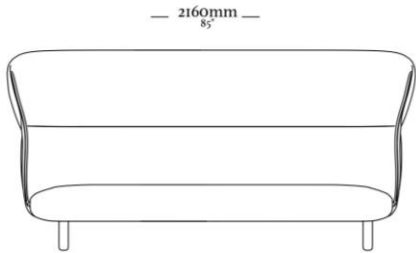

STRUCTURE

The frame is composed of solid wood. The headboard and side panels incorporate medium-density foam layers for comfort and support.

FINISHES / UPHOLSTERY

See price list for available finishes and upholstery options.

ABRIGO

1060mm
41 1/2"

290mm
11"

King bed
2510 x 2490 x 1060mm

1060mm
41 1/2"

290mm
11"

Queen bed
2160 x 2440 x 1060mm

1060mm
41 1/2"

290mm
11"

Single bed
1960 x 2340 x 1060mm

ABRIGO

— 2510mm —
98 1/2"

— 2490mm —
98"

King bed
2510 x 2490 x 1060mm

— 2160mm —
85"

— 2440mm —
96"

Queen bed
2160 x 2440 x 1060mm

— 1960mm —
77"

— 2340mm —
92"

Single bed
1960 x 2340 x 1060mm

uultis

BR 116, DOIS IRMÃOS,

RS | BRASIL

51 3564 8382