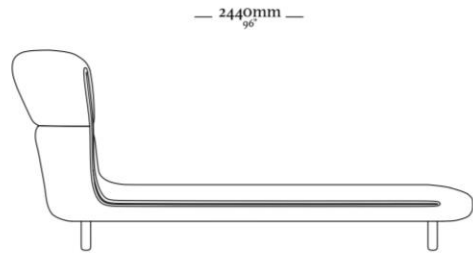

ABRIGO

1060mm
41 1/2"

290mm
11"

King bed
2510 x 2490 x 1060mm

1060mm
41 1/2"

290mm
11"

Queen bed
2160 x 2440 x 1060mm

1060mm
41 1/2"

290mm
11"

Single bed
1960 x 2340 x 1060mm

ABRIGO

— 2510mm —
98 1/2"

— 2490mm —
98"

King bed
2510 x 2490 x 1060mm

— 2160mm —
85"

— 2440mm —
96"

Queen bed
2160 x 2440 x 1060mm

— 1960mm —
77"

— 2340mm —
92"

Single bed
1960 x 2340 x 1060mm

uultis

BR 116, DOIS IRMÃOS,

RS | BRASIL

51 3564 8382