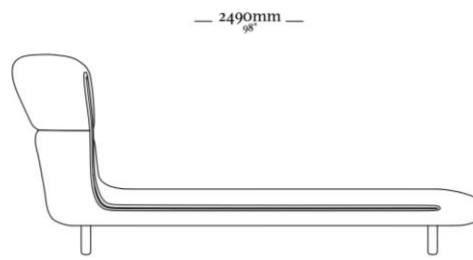

STRUCTURE

The frame is composed of solid wood. The headboard and side panels incorporate medium-density foam layers for comfort and support.

FINISHES / UPHOLSTERY

See price list for available finishes and upholstery options.

ABRIGO

1060mm
41 1/2"

290mm
11"

King bed
2510 x 2490 x 1060mm

1060mm
41 1/2"

290mm
11"

Queen bed
2160 x 2440 x 1060mm

1060mm
41 1/2"

290mm
11"

Single bed
1960 x 2340 x 1060mm

ABRIGO

— 2510mm —
98 1/2"

— 2490mm —
98"

King bed
2510 x 2490 x 1060mm

— 2160mm —
85"

— 2440mm —
96"

Queen bed
2160 x 2440 x 1060mm

— 1960mm —
77"

— 2340mm —
92"

Single bed
1960 x 2340 x 1060mm

uultis

BR 116, DOIS IRMÃOS,

RS | BRASIL

51 3564 8382