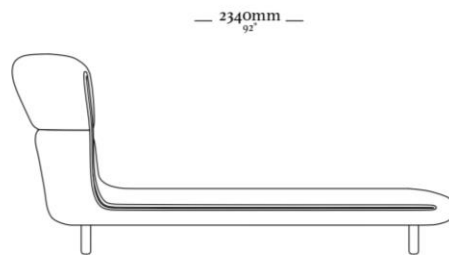

ABRIGO

1060mm
41 1/2"

290mm
11"

King bed
2510 x 2490 x 1060mm

1060mm
41 1/2"

290mm
11"

Queen bed
2160 x 2440 x 1060mm

1060mm
41 1/2"

290mm
11"

Single bed
1960 x 2340 x 1060mm

ABRIGO

— 2510mm —
98 1/2"

— 2490mm —
98"

King bed
2510 x 2490 x 1060mm

— 2160mm —
85"

— 2440mm —
96"

Queen bed
2160 x 2440 x 1060mm

— 1960mm —
77"

— 2340mm —
92"

Single bed
1960 x 2340 x 1060mm

uultis

BR 116, DOIS IRMÃOS,

RS | BRASIL

51 3564 8382